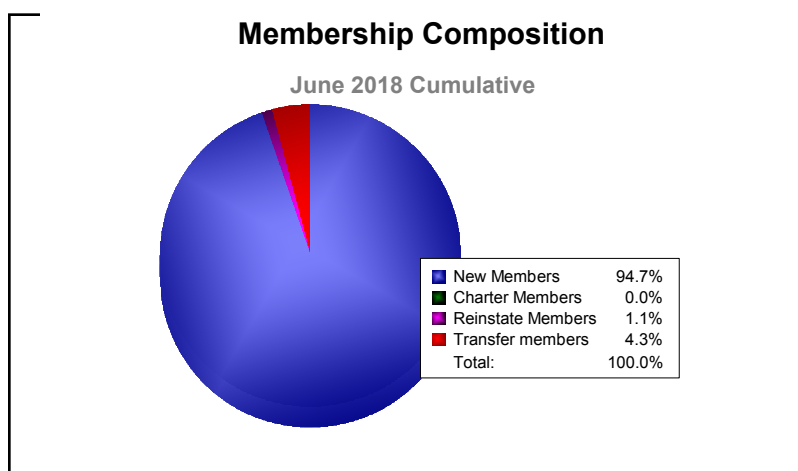

Year	New Clubs	Dropped Clubs	Gain/ Loss Clubs	New Members	Charter Members	Reinstate Members	Transfer Members	Total Member Added	Total Members Dropped	Gain/ Loss Members
2013-2014	0	0	0	110	1	6	2	119	-132	-13
2014-2015	0	-1	-1	101	1	6	11	119	-177	-58
2015-2016	0	-1	-1	106	1	2	8	117	-116	1
2016-2017	0	-1	-1	98	1	8	6	113	-152	-39
2017-2018	0	-1	-1	89	0	1	4	94	-163	-69
<b>Average</b>	<b>0</b>	<b>-1</b>	<b>-1</b>	<b>101</b>	<b>1</b>	<b>5</b>	<b>6</b>	<b>112</b>	<b>-148</b>	<b>-36</b>

Year	New Clubs	Dropped Clubs	Gain/ Loss Clubs	New Members	Charter Members	Reinstate Members	Transfer Members	Total Member Added	Total Members Dropped	Gain/ Loss Members
2013-2014	0	0	0	19	0	1	0	20	-26	-6
2014-2015	1	0	1	12	34	0	0	46	-23	23
2015-2016	0	0	0	21	0	0	0	21	-17	4
2016-2017	1	0	1	10	22	0	1	33	-38	-5
2017-2018	0	-1	-1	10	1	0	0	11	-41	-30
<b>Average</b>	<b>0</b>	<b>0</b>	<b>0</b>	<b>14</b>	<b>11</b>	<b>0</b>	<b>0</b>	<b>26</b>	<b>-29</b>	<b>-3</b>