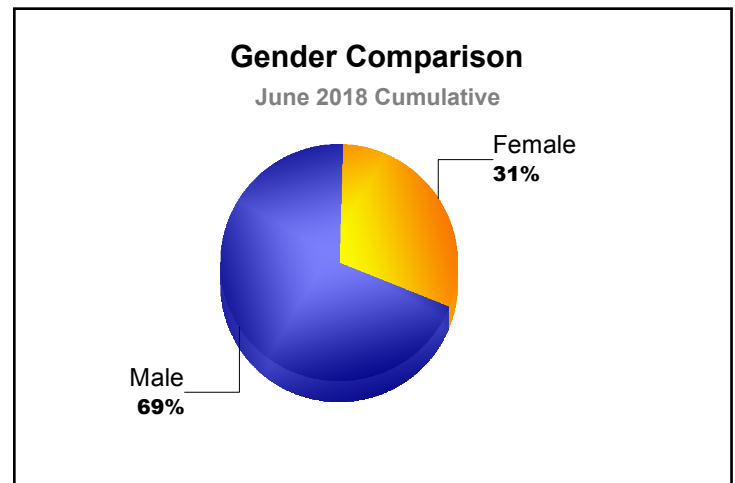

Year	New Clubs	Dropped Clubs	Gain/ Loss Clubs	New Members	Charter Members	Reinstate Members	Transfer Members	Total Member Added	Total Members Dropped	Gain/ Loss Members
2013-2014	0	0	0	110	1	6	2	119	-132	-13
2014-2015	0	-1	-1	101	1	6	11	119	-177	-58
2015-2016	0	-1	-1	106	1	2	8	117	-116	1
2016-2017	0	-1	-1	98	1	8	6	113	-152	-39
2017-2018	0	-1	-1	89	0	1	4	94	-163	-69
<b>Average</b>	<b>0</b>	<b>-1</b>	<b>-1</b>	<b>101</b>	<b>1</b>	<b>5</b>	<b>6</b>	<b>112</b>	<b>-148</b>	<b>-36</b>