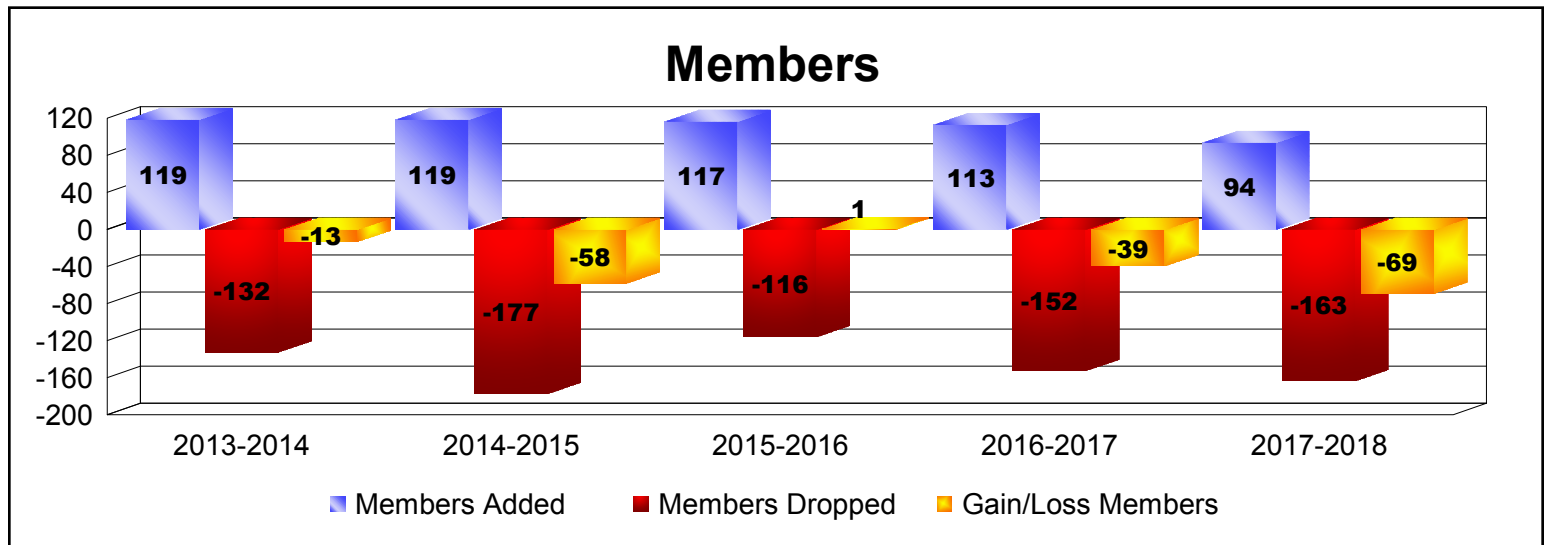

Year	New Clubs	Dropped Clubs	Gain/ Loss Clubs	New Members	Charter Members	Reinstate Members	Transfer Members	Total Member Added	Total Members Dropped	Gain/ Loss Members
2013-2014	0	0	0	110	1	6	2	119	-132	-13
2014-2015	0	-1	-1	101	1	6	11	119	-177	-58
2015-2016	0	-1	-1	106	1	2	8	117	-116	1
2016-2017	0	-1	-1	98	1	8	6	113	-152	-39
2017-2018	0	-1	-1	89	0	1	4	94	-163	-69
<b>Average</b>	<b>0</b>	<b>-1</b>	<b>-1</b>	<b>101</b>	<b>1</b>	<b>5</b>	<b>6</b>	<b>112</b>	<b>-148</b>	<b>-36</b>

Year	New Clubs	Dropped Clubs	Gain/ Loss Clubs	New Members	Charter Members	Reinstate Members	Transfer Members	Total Member Added	Total Members Dropped	Gain/ Loss Members
2013-2014	0	0	0	19	0	1	0	20	-26	-6
2014-2015	1	0	1	12	34	0	0	46	-23	23
2015-2016	0	0	0	21	0	0	0	21	-17	4
2016-2017	1	0	1	10	22	0	1	33	-38	-5
2017-2018	0	-1	-1	10	1	0	0	11	-41	-30
<b>Average</b>	<b>0</b>	<b>0</b>	<b>0</b>	<b>14</b>	<b>11</b>	<b>0</b>	<b>0</b>	<b>26</b>	<b>-29</b>	<b>-3</b>