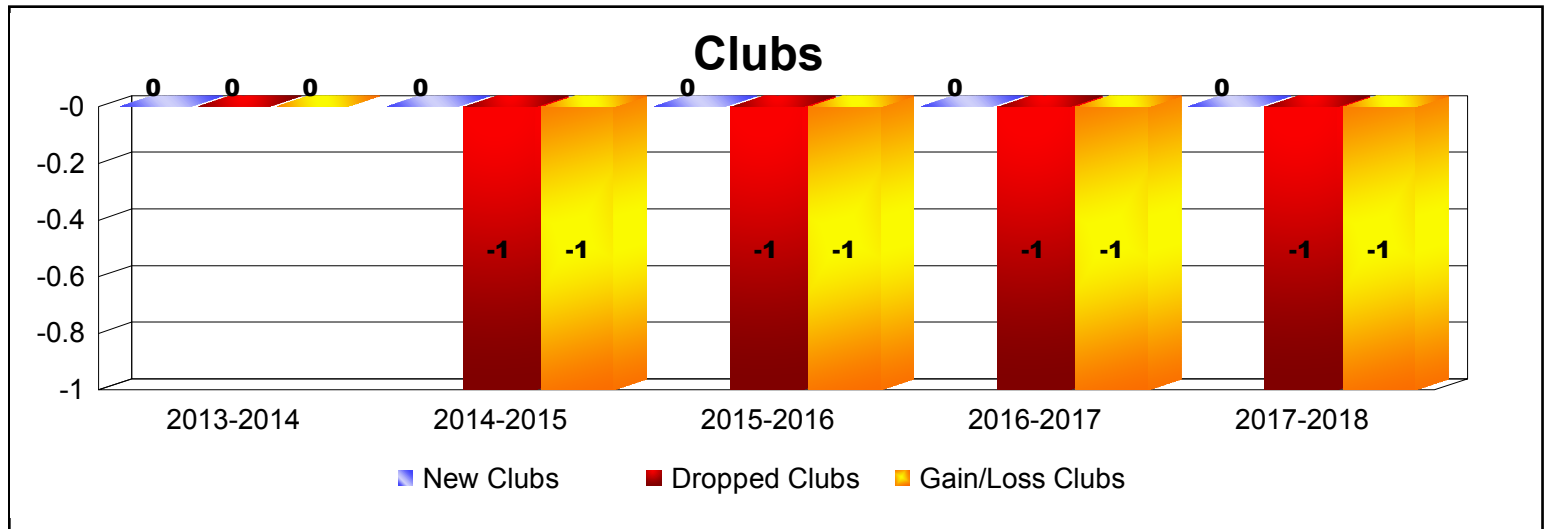

Year	New Clubs	Dropped Clubs	Gain/ Loss Clubs	New Members	Charter Members	Reinstate Members	Transfer Members	Total Member Added	Total Members Dropped	Gain/ Loss Members
2013-2014	0	0	0	110	1	6	2	119	-132	-13
2014-2015	0	-1	-1	101	1	6	11	119	-177	-58
2015-2016	0	-1	-1	106	1	2	8	117	-116	1
2016-2017	0	-1	-1	98	1	8	6	113	-152	-39
2017-2018	0	-1	-1	89	0	1	4	94	-163	-69
<b>Average</b>	<b>0</b>	<b>-1</b>	<b>-1</b>	<b>101</b>	<b>1</b>	<b>5</b>	<b>6</b>	<b>112</b>	<b>-148</b>	<b>-36</b>

Year	New Clubs	Dropped Clubs	Gain/ Loss Clubs	New Members	Charter Members	Reinstate Members	Transfer Members	Total Member Added	Total Members Dropped	Gain/ Loss Members
2013-2014	0	0	0	19	0	1	0	20	-26	-6
2014-2015	1	0	1	12	34	0	0	46	-23	23
2015-2016	0	0	0	21	0	0	0	21	-17	4
2016-2017	1	0	1	10	22	0	1	33	-38	-5
2017-2018	0	-1	-1	10	1	0	0	11	-41	-30
<b>Average</b>	<b>0</b>	<b>0</b>	<b>0</b>	<b>14</b>	<b>11</b>	<b>0</b>	<b>0</b>	<b>26</b>	<b>-29</b>	<b>-3</b>